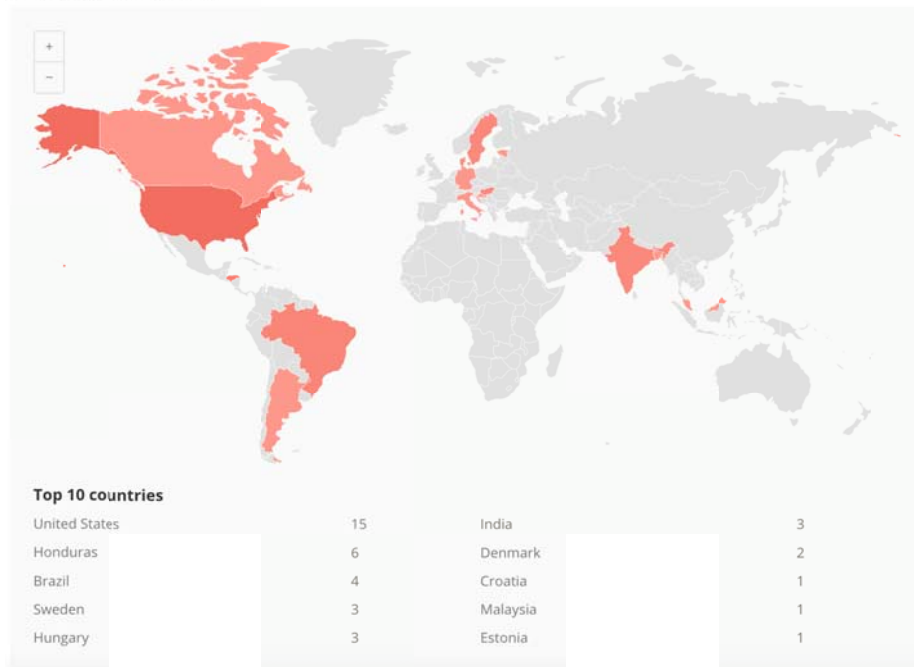

From Who to Where

- **Reading Devices** will show what amount of your readers are viewing your content through desktop, tablet or mobile.

- **Source** will show if your readers are viewing the content directly on Issuu or through an embed. If they're viewing it from the Shareable Full-Screen Reader it will be counted as coming from an embed.

Source

See where your reads are occurring.

20% TOTAL 5 years
80%

- **Readers Around the World** will show the amount of "Reads" broken down by country. Below the map you can see the Top 10 countries.

Readers Around the World

Total US 38,474 UK 1428 Canada 1153
Australia 672 Greece 575 Brazil 536
Italy 381 France 322 Mexico 252 Germany 220