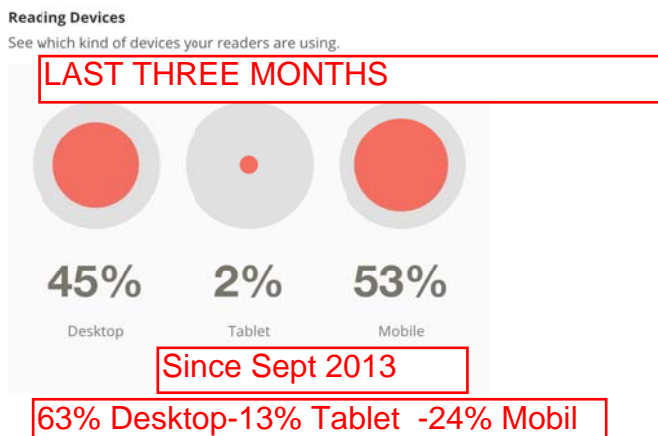

Basics

Stats - TOTAL Since Sep 2013

- **Impressions** are the number of times that your content was served or shown on the Issuu network, whether in someones feed (as a thumbnail), search results or on a website where you've embedded the content. **417,717 - 5years**
- **Reads** are counted when someone opens your content and either performs an action (by flipping the page, zooming, etc.) or stays for more than two seconds **2017 ave 500/month**
47,122
- **Read Time** will be counted once the content has been loaded for two seconds (when considered a "Read"). It will be presented as "hours:minutes:seconds" format.
- **Average Time Spent** is "Read Time" divided by "Reads." **33:04**
- **Followers** are Issuu users who follow you. They get updates once you publish something new. **82**
- **Likes** are Issuu users who have liked your content. **61**
- **Shares** are the number of times your content has been shared through the Share button. **40**
- **Times Stacked** are the number of times your content has been added to a Stack/Saved.
- **Link-outs** are the number of times link(s) has been clicked on within your content.

From Who to Where

- **Reading Devices** will show what amount of your readers are viewing your content through desktop, tablet or mobile.

- **Source** will show if your readers are viewing the content directly on Issuu or through an embed. If they're viewing it from the Shareable Full-Screen Reader it will be counted as coming from an embed.